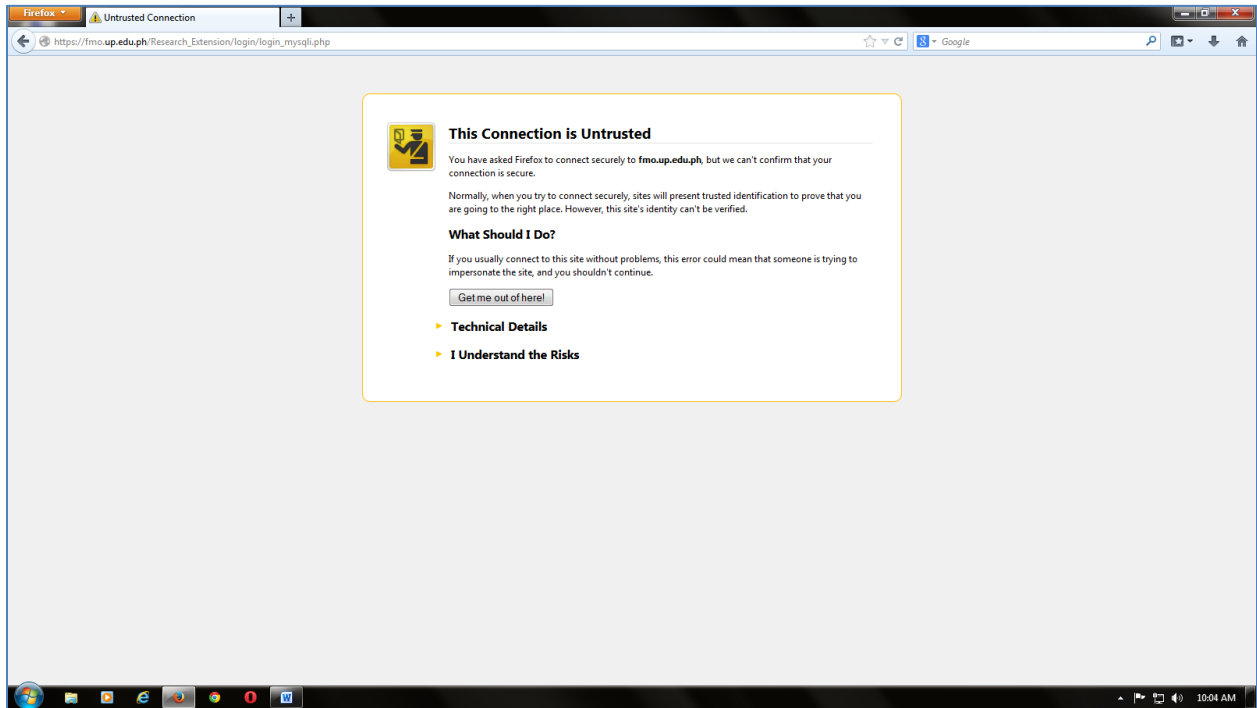

Online Research Project and Extension Service Data Collection Additional Instructions

1. Click or type this link http://fmo.up.edu.ph/Research_Extension (must be written on the address bar as is) on your browser to begin using the online tool (using the latest version of Chrome, Firefox, Opera and Internet Explorer is recommended)
2. Do not be alarmed if a warning or error message about the security certificate appears. The certificate error means simply the browser does not recognize the website's security "signature" automatically.

For Chrome click **Proceed anyway** to access the site.

For Firefox click **I understand the risk...**

Click **Add Exception...**

And **Confirm Security Exception** to access the site.

For Opera click **Continue Anyway** to access the site.