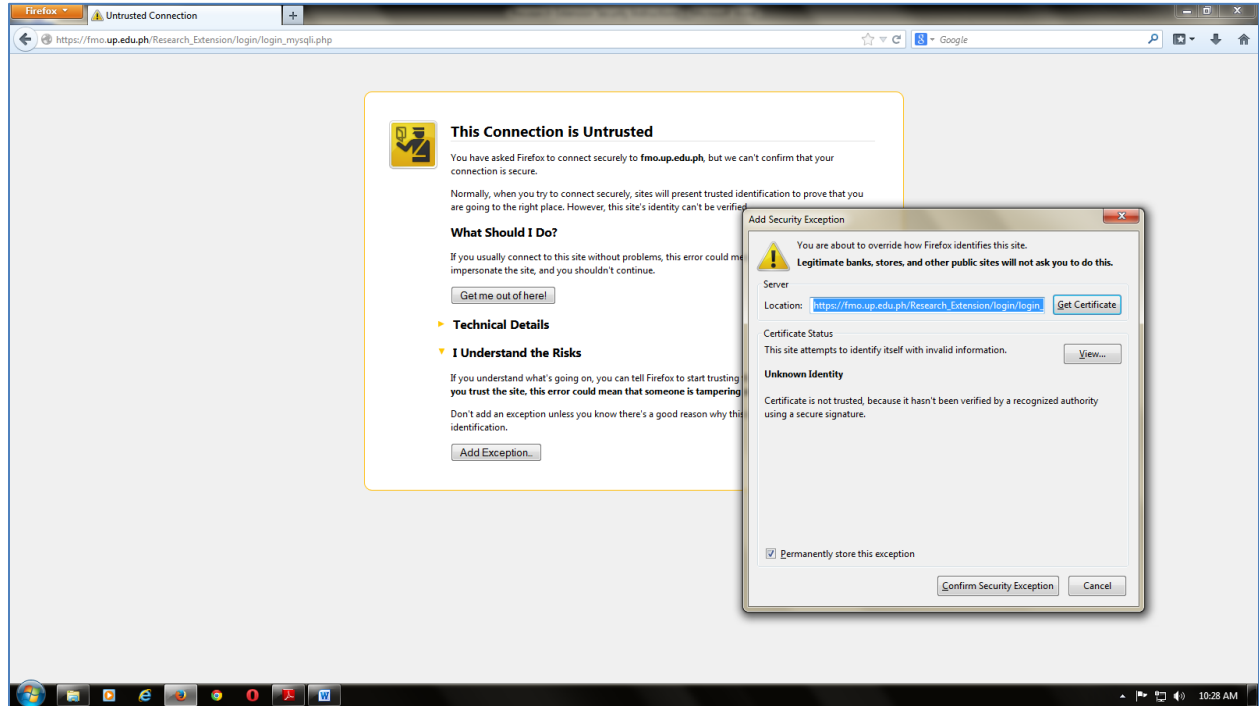

Online Research Project and Extension Service Data Collection Additional Instructions

1. Click or type this link http://fmo.up.edu.ph/Research_Extension (must be written on the address bar as is) on your browser to begin using the online tool (using the latest version of Chrome, Firefox, Opera and Internet Explorer is recommended)
2. Do not be alarmed if a warning or error message about the security certificate appears. The certificate error means simply the browser does not recognize the website's security "signature" automatically.

For Chrome click **Proceed anyway** to access the site.

For Firefox click **I understand the risk...**

Click **Add Exception...**

And **Confirm Security Exception** to access the site.

For Opera click **Continue Anyway** to access the site.

For Internet Explorer click **Continue to the website** to access the site.