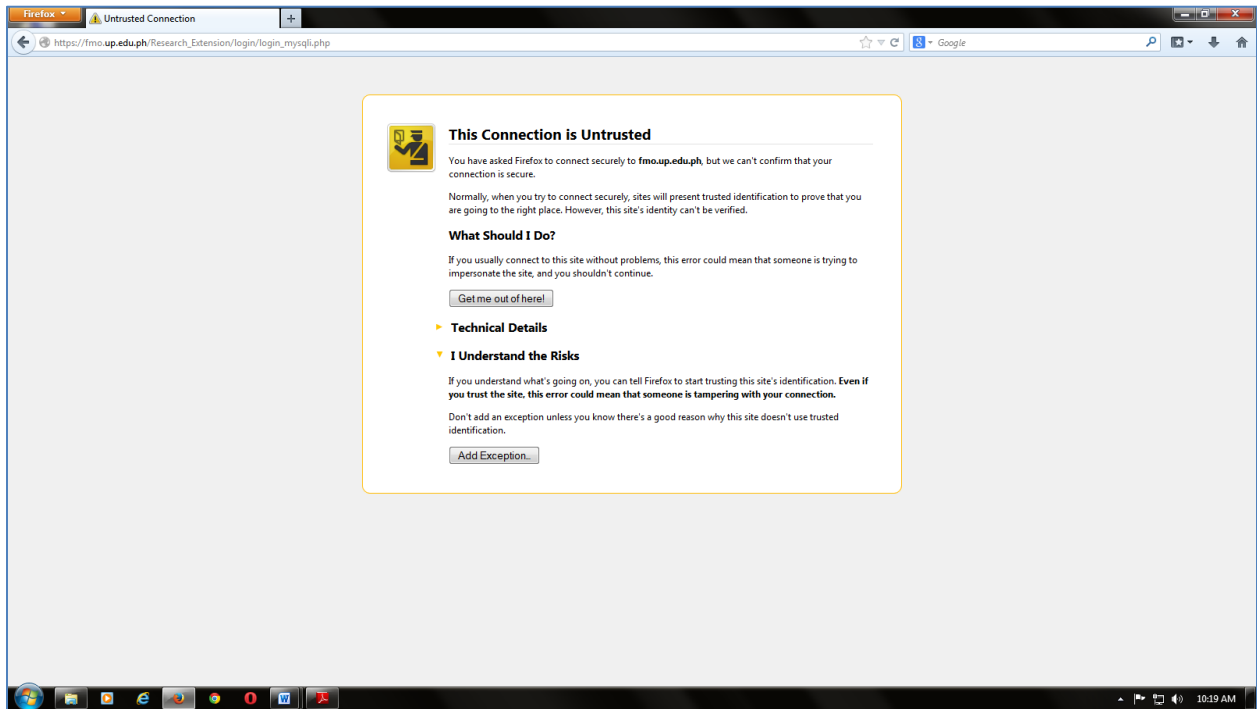

Online Research Project and Extension Service Data Collection Additional Instructions

1. Click or type this link http://fmo.up.edu.ph/Research_Extension (must be written on the address bar as is) on your browser to begin using the online tool (using the latest version of Chrome, Firefox, Opera and Internet Explorer is recommended)
2. Do not be alarmed if a warning or error message about the security certificate appears. The certificate error means simply the browser does not recognize the website's security "signature" automatically.

For Chrome click **Proceed anyway** to access the site.

For Firefox click **I understand the risk...**

Click **Add Exception...**

And **Confirm Security Exception** to access the site.

For Opera click **Continue Anyway** to access the site.