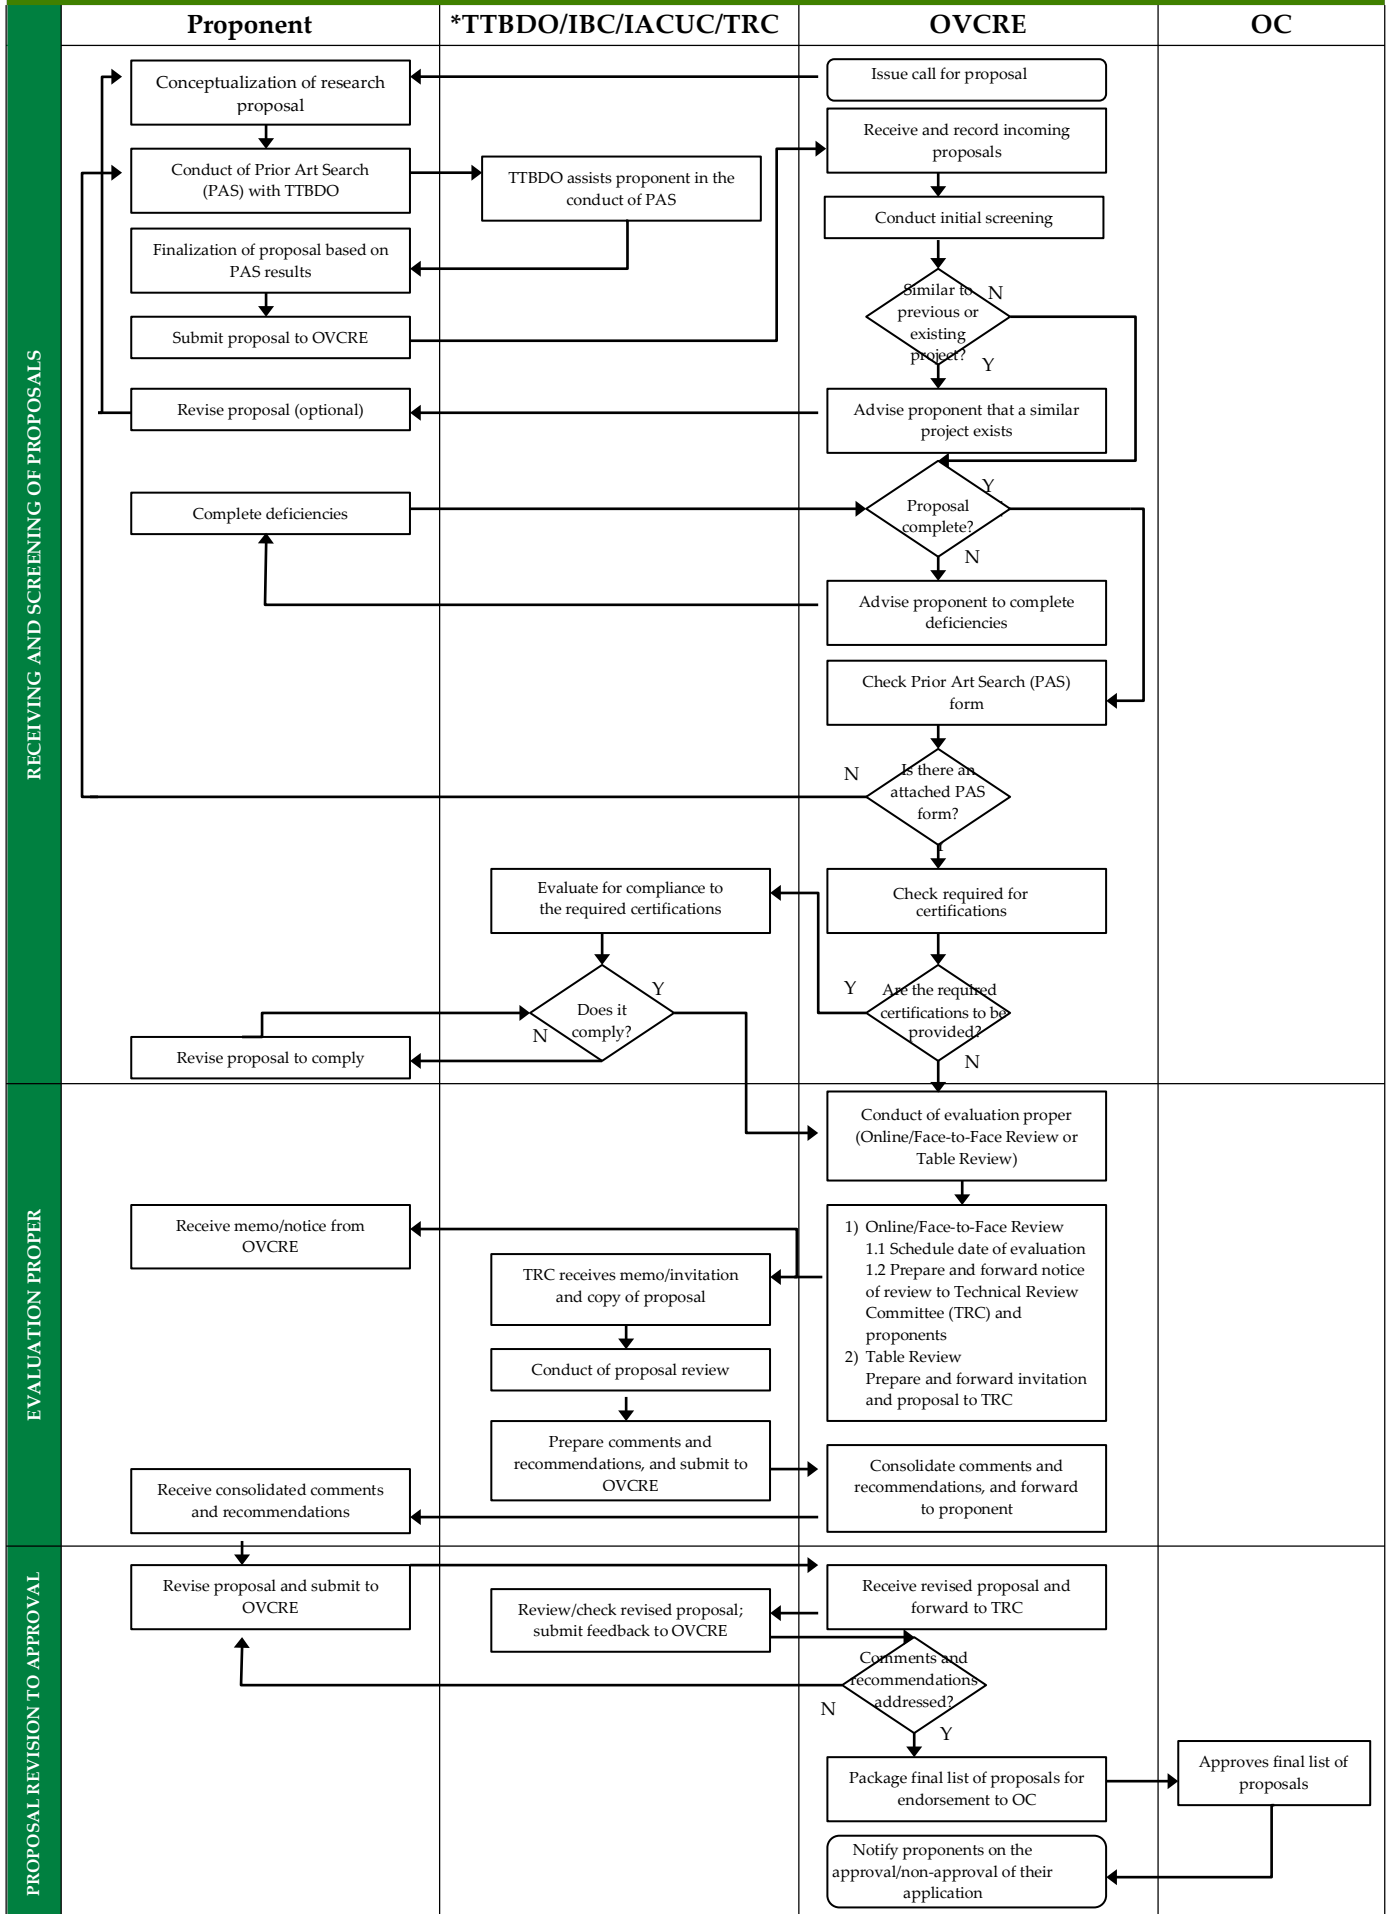

UPLB BASIC RESEARCH PROGRAM APPROVAL PROCESS

*For inquiries/concerns you may email:
 UPLB Basic Research Program - uplbbasicresearch.ovcre.uplb@up.edu.ph
 UPLB Technology Transfer and Business Development Office (UPLB-TTBDO) - ttbdo.uplb@up.edu.ph
 UPLB Institutional Biosafety Committee (UPLB IBC) - externallyfunded.ovcre.uplb@up.edu.ph
 UPLB Institutional Animal Care and Use Committee (IACUC) - iacuc.uplb@up.edu.ph
 UPLB Research Ethics Board (UPLB ERB) - erc.uplb@up.edu.ph